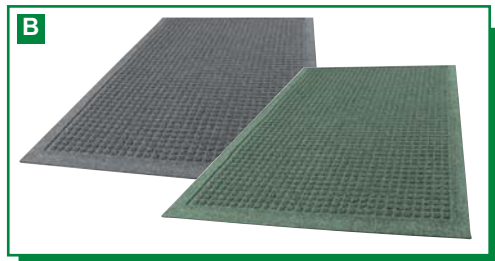

Matting

MATTING

A. CLEAN STEP SCRAPER MATS

GUARDIAN

All-rubber mat ideal for any outside entryway. The superior molded tread aggressively scrapes shoes clean of dirt and grime and traps it into the base of the mat. Available in black only. Certified slip resistant by the National Floor Safety Institute.

C5440150	14030500	3' x 5', Black	1/ea.
C5440151	14040600	4' x 6', Black	1/ea.

B. ECOGUARD® INDOOR MATS

GUARDIAN

Made from 99% recycled material, EcoGuard is the most eco-friendly and ecologically responsible mat ever. Carpeted surface is made from 100% post-consumer PET plastic bottles. The all-rubber backing is made from used tires, preventing landfill waste.

C5440200	EG020304	2' x 3', Charcoal	1/ea.
C5440201	EG030504	3' x 5', Charcoal	1/ea.
C5440205	EG030508	3' x 5', Green	1/ea.
C5440202	EG031004	3' x 10', Charcoal	1/ea.
C5440206	EG031008	3' x 10', Green	1/ea.
C5440203	EG040604	4' x 6', Charcoal	1/ea.
C5440207	EG040608	4' x 6', Green	1/ea.

C. FLEX STEP ANTI-FATIGUE MATS

GUARDIAN

Reduces fatigue and discomfort while increasing productivity. Air domes offer flexible and comfortable support, and low-profile beveled edges reduce the risk of tripping. Accepted by the American Podiatric Medical Association. Certified slip-resistant by the National Floor Safety Institute.